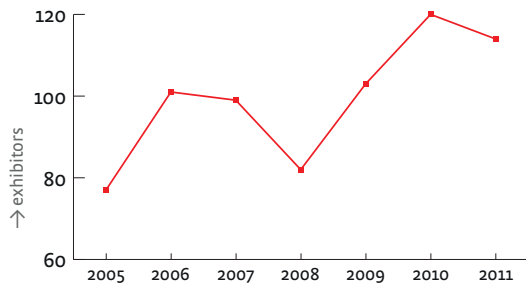

# Exhibition profile Dibevo Trade Fair

Vistor numbers 2005–2011

Number of visiting companies by region (trade fair 2011)

Exhibitor numbers 2005–2011

Number of visiting companies (trade fair 2011)

\* Builder's merchant with animal/garden | Breeder Fishing specialty shop  
Dog walking services | Koi specialty shop | Terrarium specialty