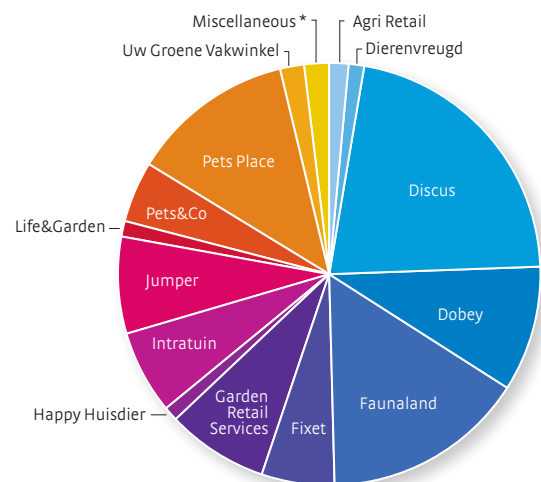

# Exhibition profile Dibevo Trade Fair

Vistor numbers 2005–2011

Number of visiting companies by region (trade fair 2011)

Exhibitor numbers 2005–2011

Number of visiting companies (trade fair 2011)

\* Builder's merchant with animal/garden | Breeder Fishing specialty shop  
Dog walking services | Koi specialty shop | Terrarium specialty

Partnerships (trade fair 2011)

\* Groenblok | Huisdier Plus | Tuinwereld