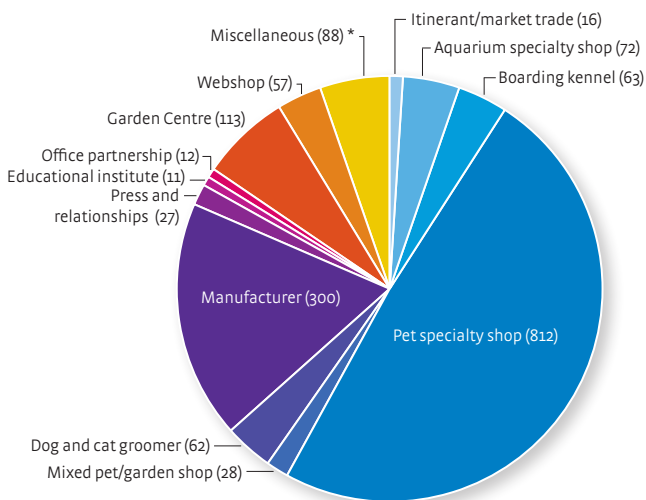

# Exhibition profile Dibevo Trade Fair

Vistor numbers 2005–2011

Number of visiting companies by region (trade fair 2011)

Exhibitor numbers 2005–2011

Number of visiting companies (trade fair 2011)

\* Builder's merchant with animal/garden | Breeder Fishing specialty shop  
Dog walking services | Koi specialty shop | Terrarium specialty

Partnerships (trade fair 2011)

\* Groenblok | Huisdier Plus | Tuinwereld