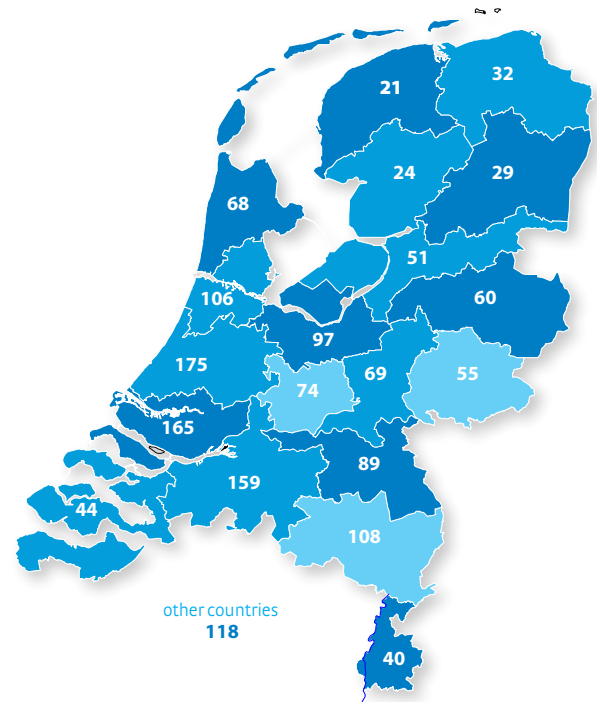

# Exhibition profile Dibevo Trade Fair

Vistor numbers 2005–2011

Number of visiting companies by region (trade fair 2011)

Exhibitor numbers 2005–2011

Number of visiting companies (trade fair 2011)

\* Builder's merchant with animal/garden | Breeder Fishing specialty shop  
Dog walking services | Koi specialty shop | Terrarium specialty