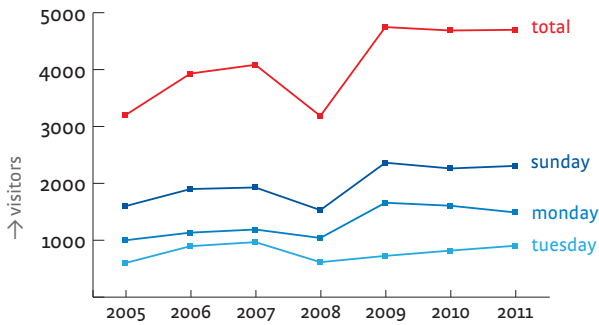

# Exhibition profile Dibevo Trade Fair

Vistor numbers 2005–2011

Number of visiting companies by region (trade fair 2011)

Exhibitor numbers 2005–2011

Number of visiting companies (trade fair 2011)

\* Builder's merchant with animal/garden | Breeder Fishing specialty shop  
Dog walking services | Koi specialty shop | Terrarium specialty